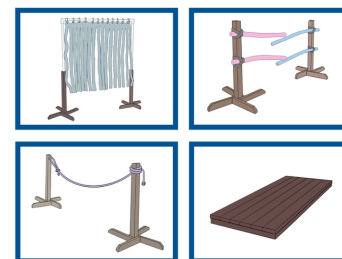

You can do more with your horse than you ever imagined!
Do you want your horse to be confident, willing and responsive?
Do you want to be more confident, know exactly what to practice and have less fear?

INDOOR ARENA!

LOCATION

Prairie Rose Arena
115045 NE 56th St, Elkhart, IA

TIME

Saturday and Sunday
9:00am - Noon, 1:00 - 4:00

SCHEDULE

Sat AM: In-Hand Trail Obstacles & Be the Leader Your Horse Wants to Follow- Body Language & Presence - On the ground with Trail Obstacles

Sat PM: Be the Leader with Trail Obstacles - Riding - Horsemanship Skills

Sat Evening: TRAIL RIDER CHALLENGE

Sun AM: Gates, Drags & Flags - Apply what you learned Saturday - groundwork & riding

Sun PM: Let's Canter - Get comfortable cantering and improve the canter.